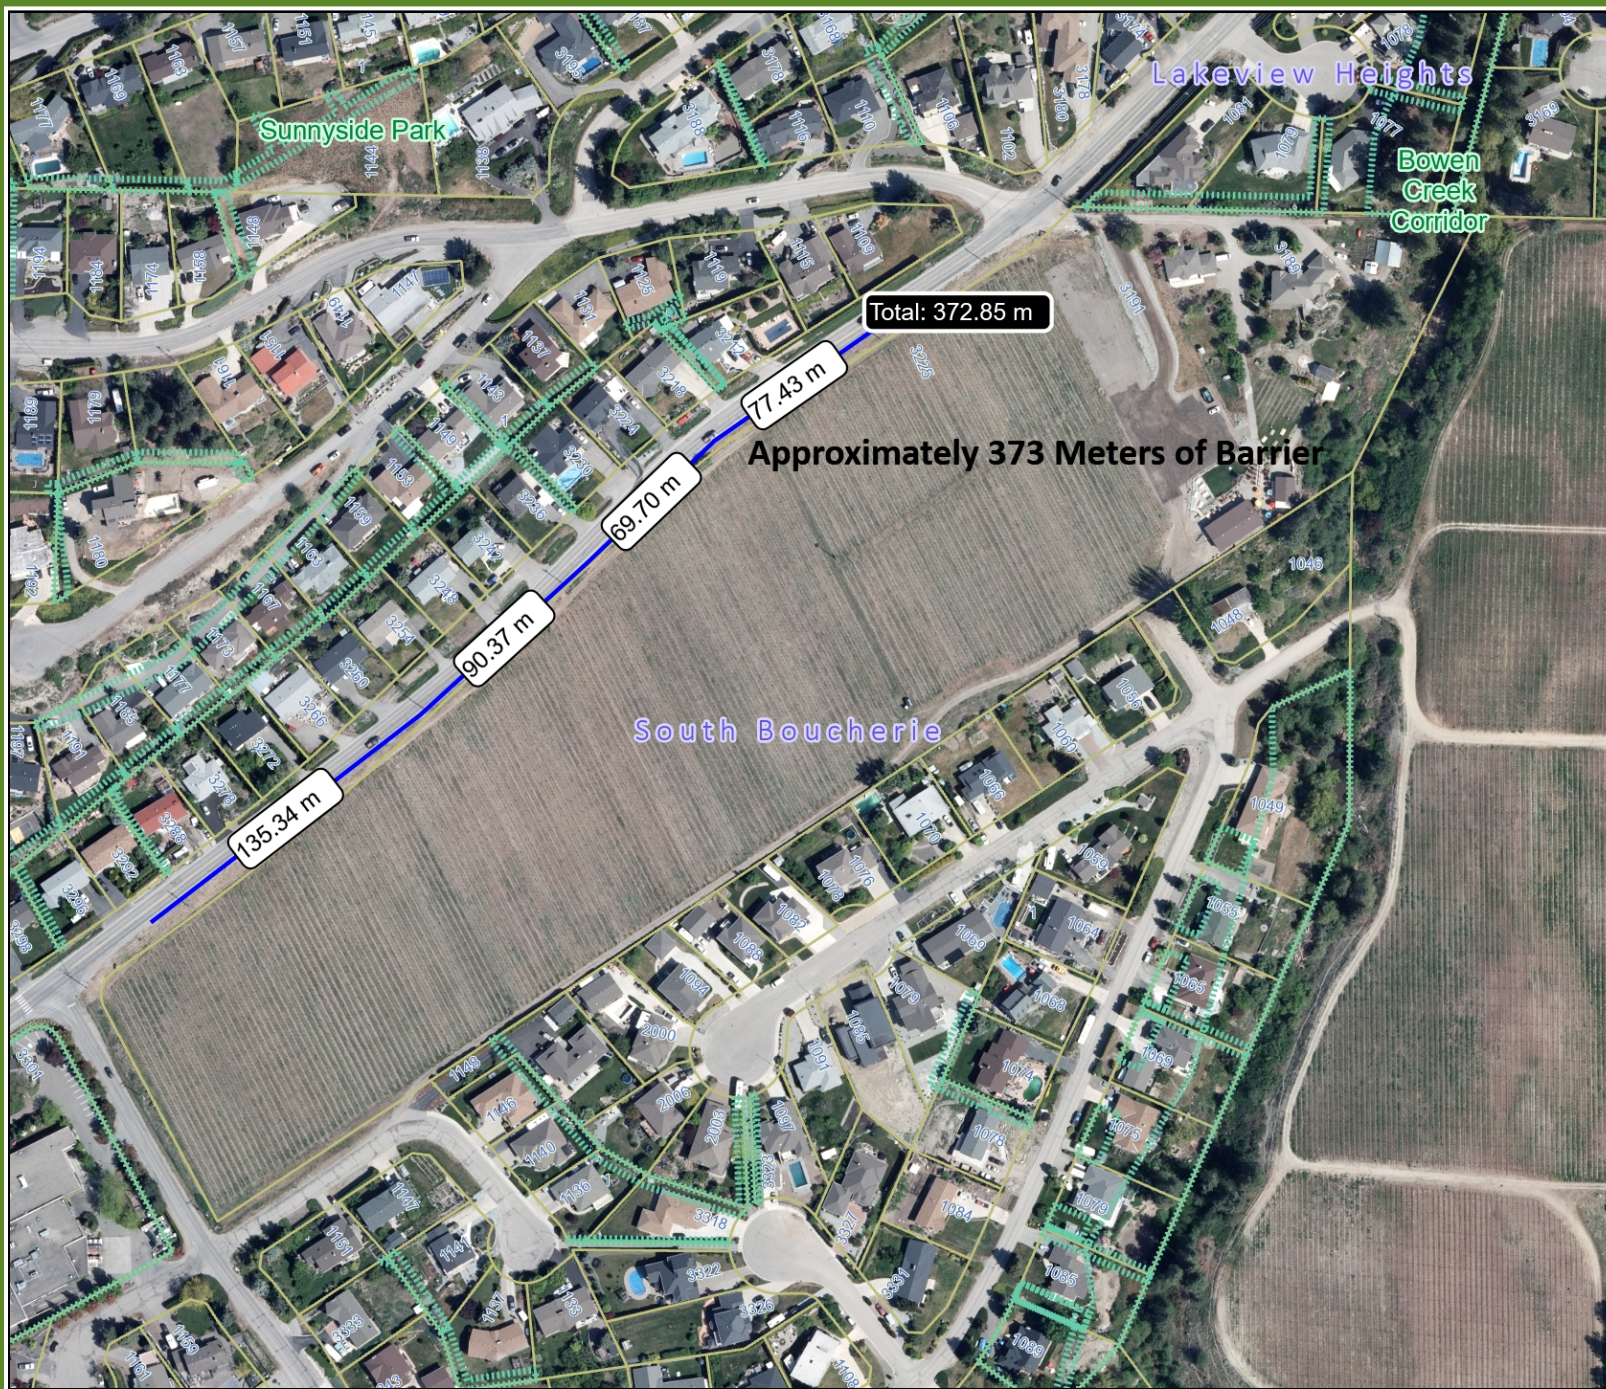

West Kelowna

Legend

Community Facility

- Amphitheatre
- Arena
- Boat Launch
- Cemetery
- City Hall
- Community Centre
- Disposal Centre
- Fire Hall/House
- Information Centre
- Municipal Office
- Museum
- RCMP
- School
- Skatepark
- Ski Recreation Area
- Spray Park
- Waste Treatment Plant
- Water Treatment Plant

Basemap Parcel Type

- | | | | |
|--|-----------------|--|-------------------|
| | Ownership | | Lease |
| | Land Strata | | Park |
| | Building Strata | | Road Right-Of-Way |
| | Common Property | | Walkway |
| | Crown Land | | Common Access |

Scale 1 : 3,000

Notes

Boucherie Appendix B

Appendix B

0 76 152 Meters

Map Projection: NAD_1983_UTM_Zone_11N

© City of West Kelowna

Map Produced on: 7/16/2023 2:49:36 PM