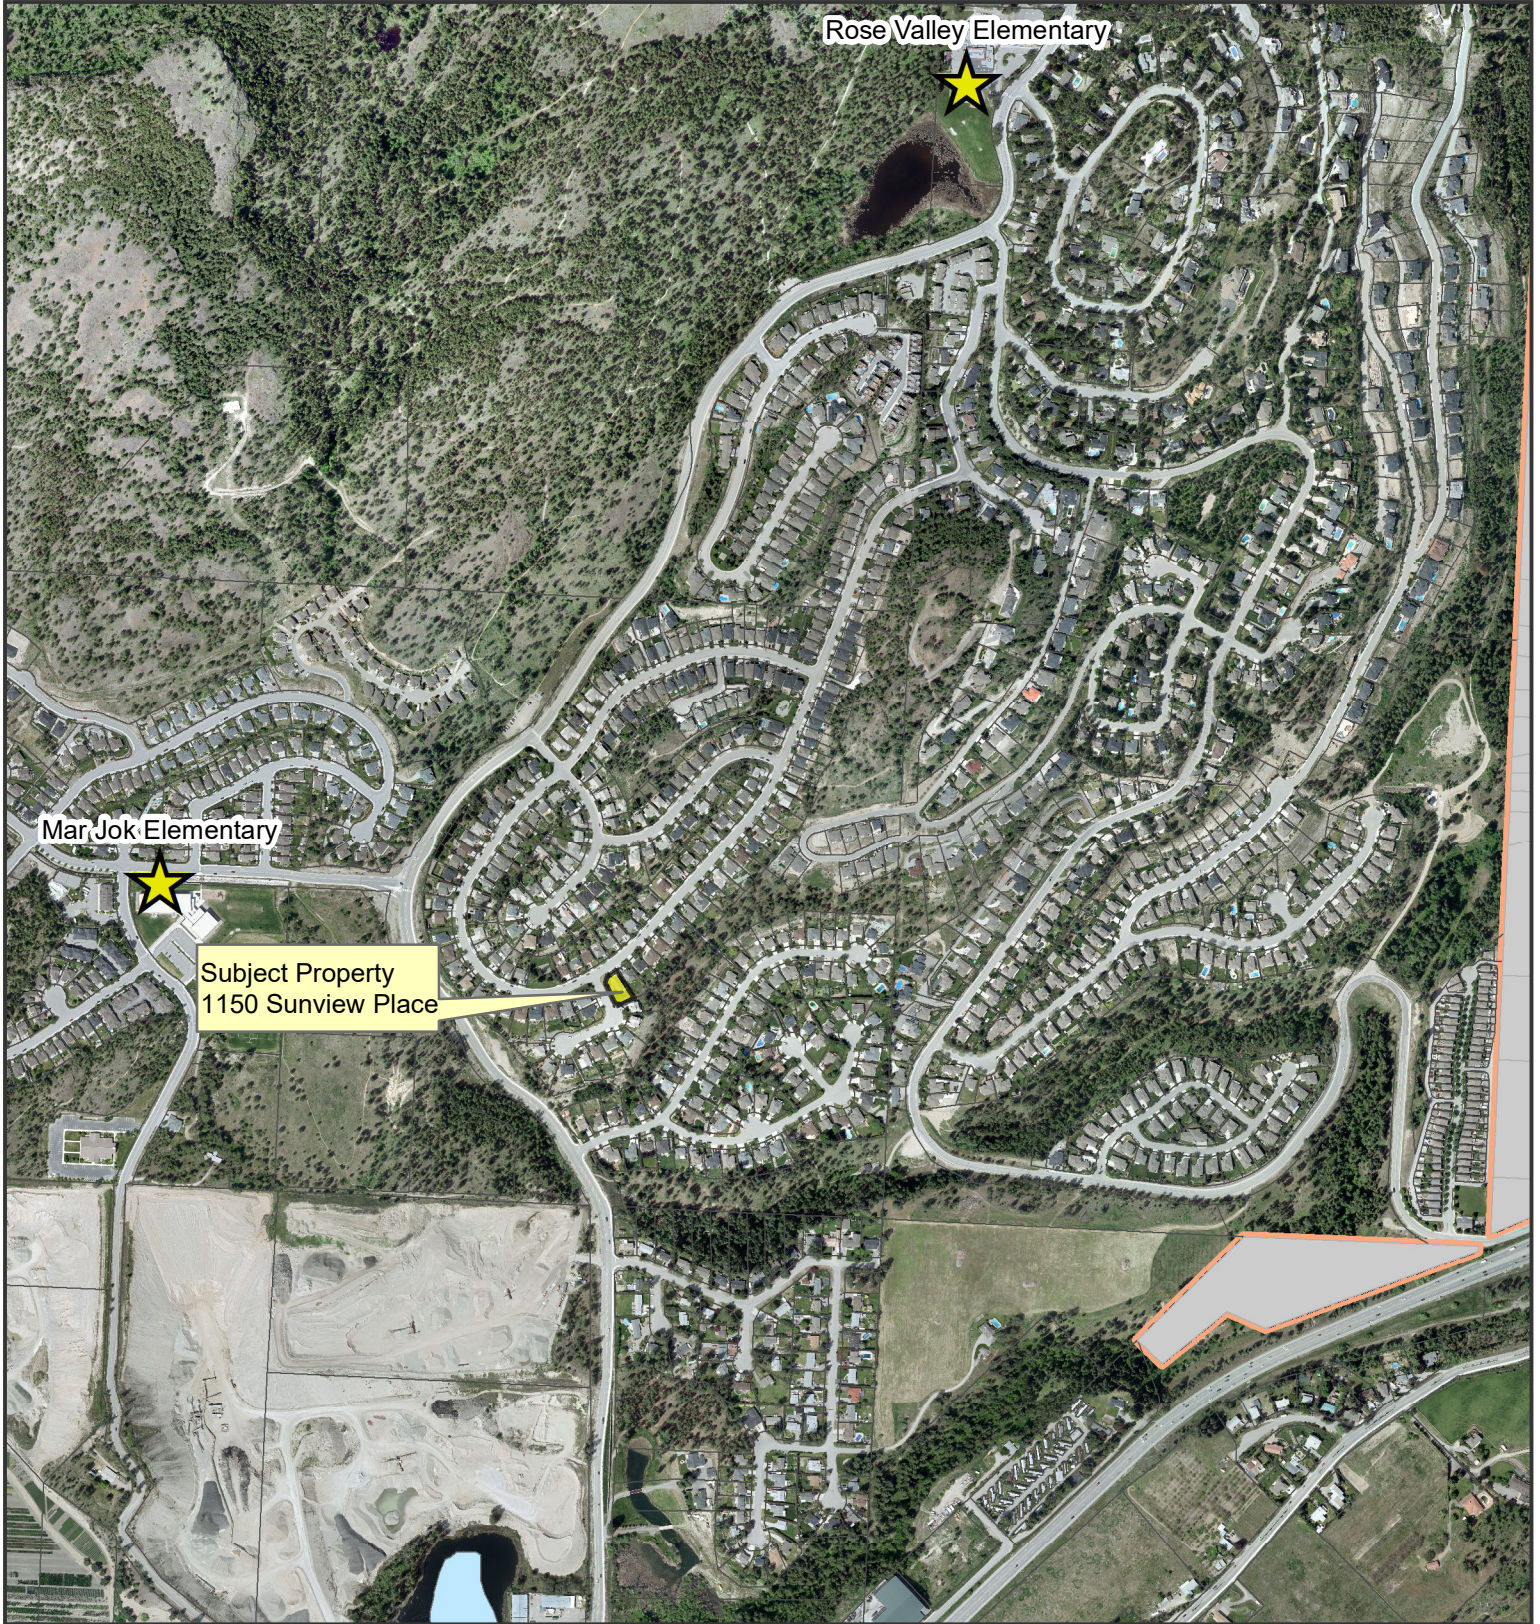

CONTEXT MAP: Z 19-14

File: Z 19-14

Legal Description: Lot 37, DL 1119, ODYD, Plan KAP52689

-  Subject Property
-  City Boundary